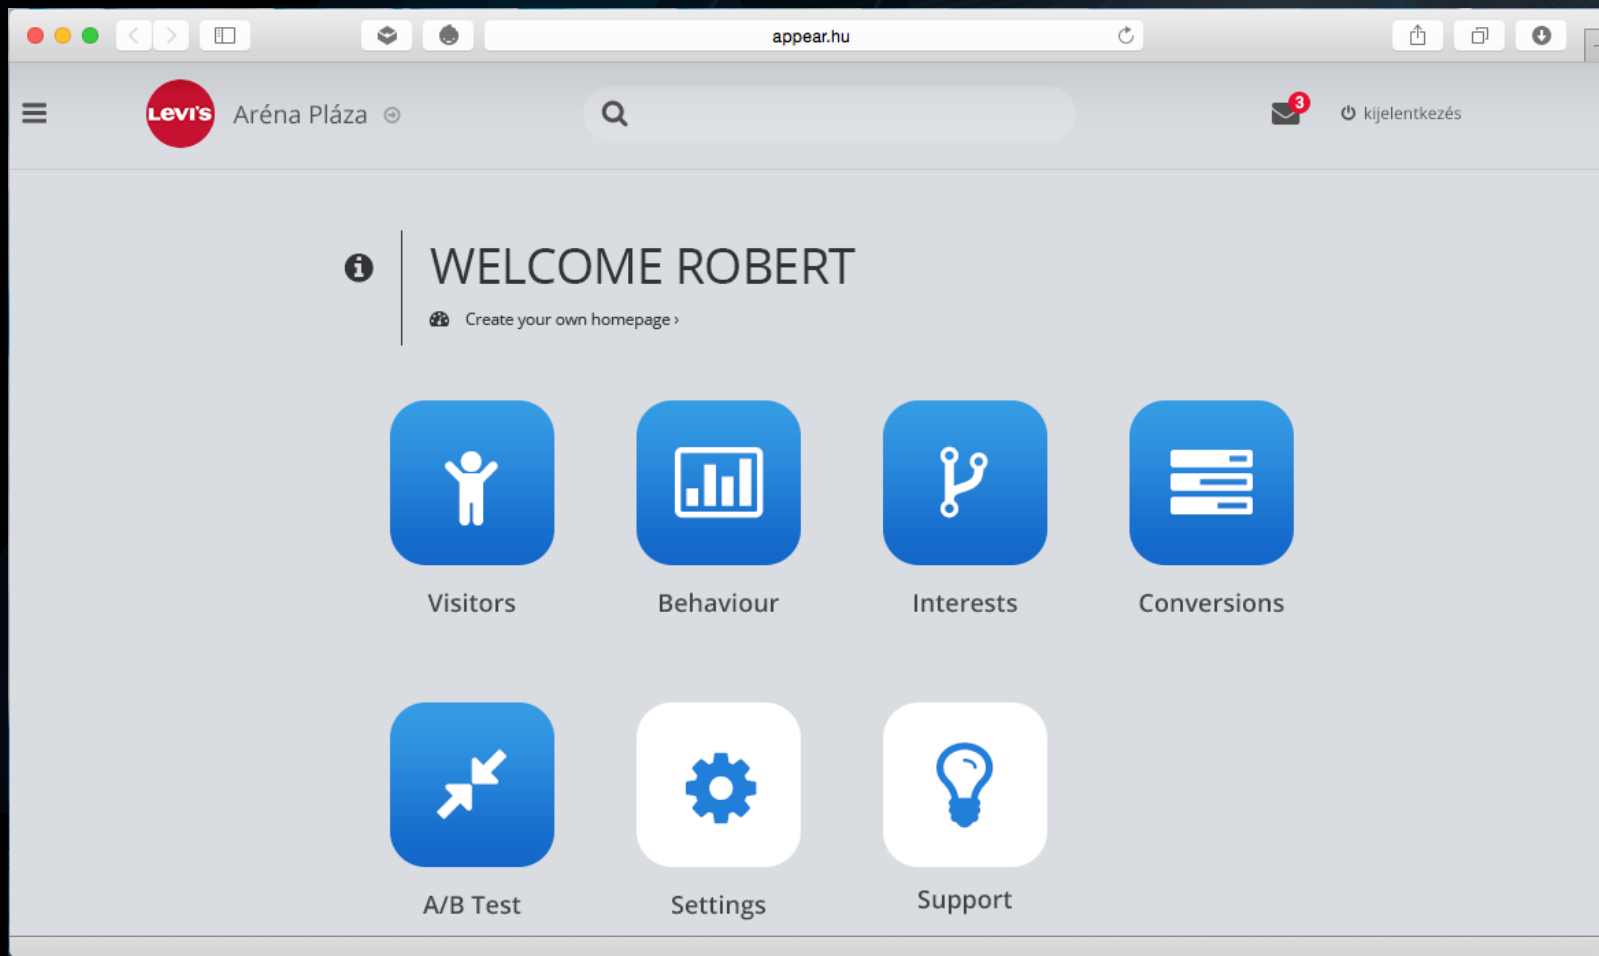

KONCERTEK, RENDEZVÉNYEK

LEHETŐSÉGEK!

KONCERTEK, RENDEZVÉNYEK

APPEAR DASHBOARD

Main Screen

Visitor Tracking

Visitor Export

Zone Statistics

Conversion
funnel

Behaviour

Behaviour -
open panel

APPEAR DASHBOARD

Main Screen

Visitor Tracking

Visitor Export

Zone Statistics

Conversion
funnel

Behaviour

Behaviour -
open panel

APPEAR DASHBOARD

Main Screen
Visitor Tracking
Visitor Export
Zone Statistics
Conversion funnel
Behaviour
Behaviour - open panel

APPEAR DASHBOARD

Main Screen
Visitor Tracking
Visitor Export
Zone Statistics
Conversion funnel
Behaviour
Behaviour - open panel