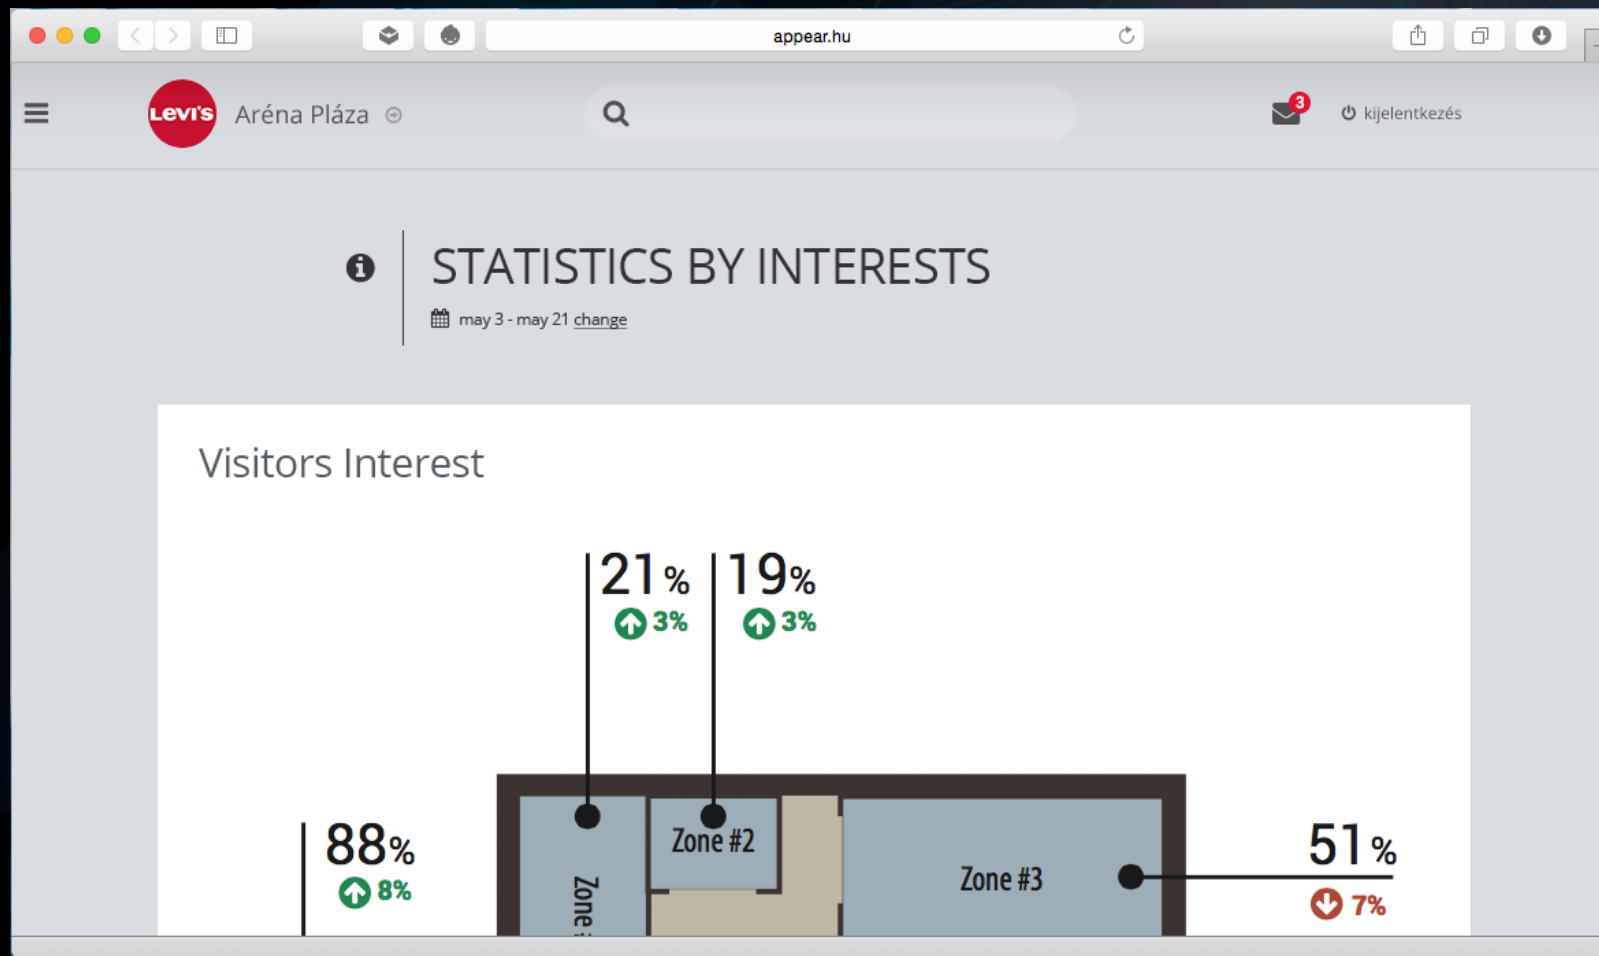

APPEAR DASHBOARD

Main Screen
Visitor Tracking
Visitor Export
Zone Statistics
Conversion funnel
Behaviour
Behaviour - open panel