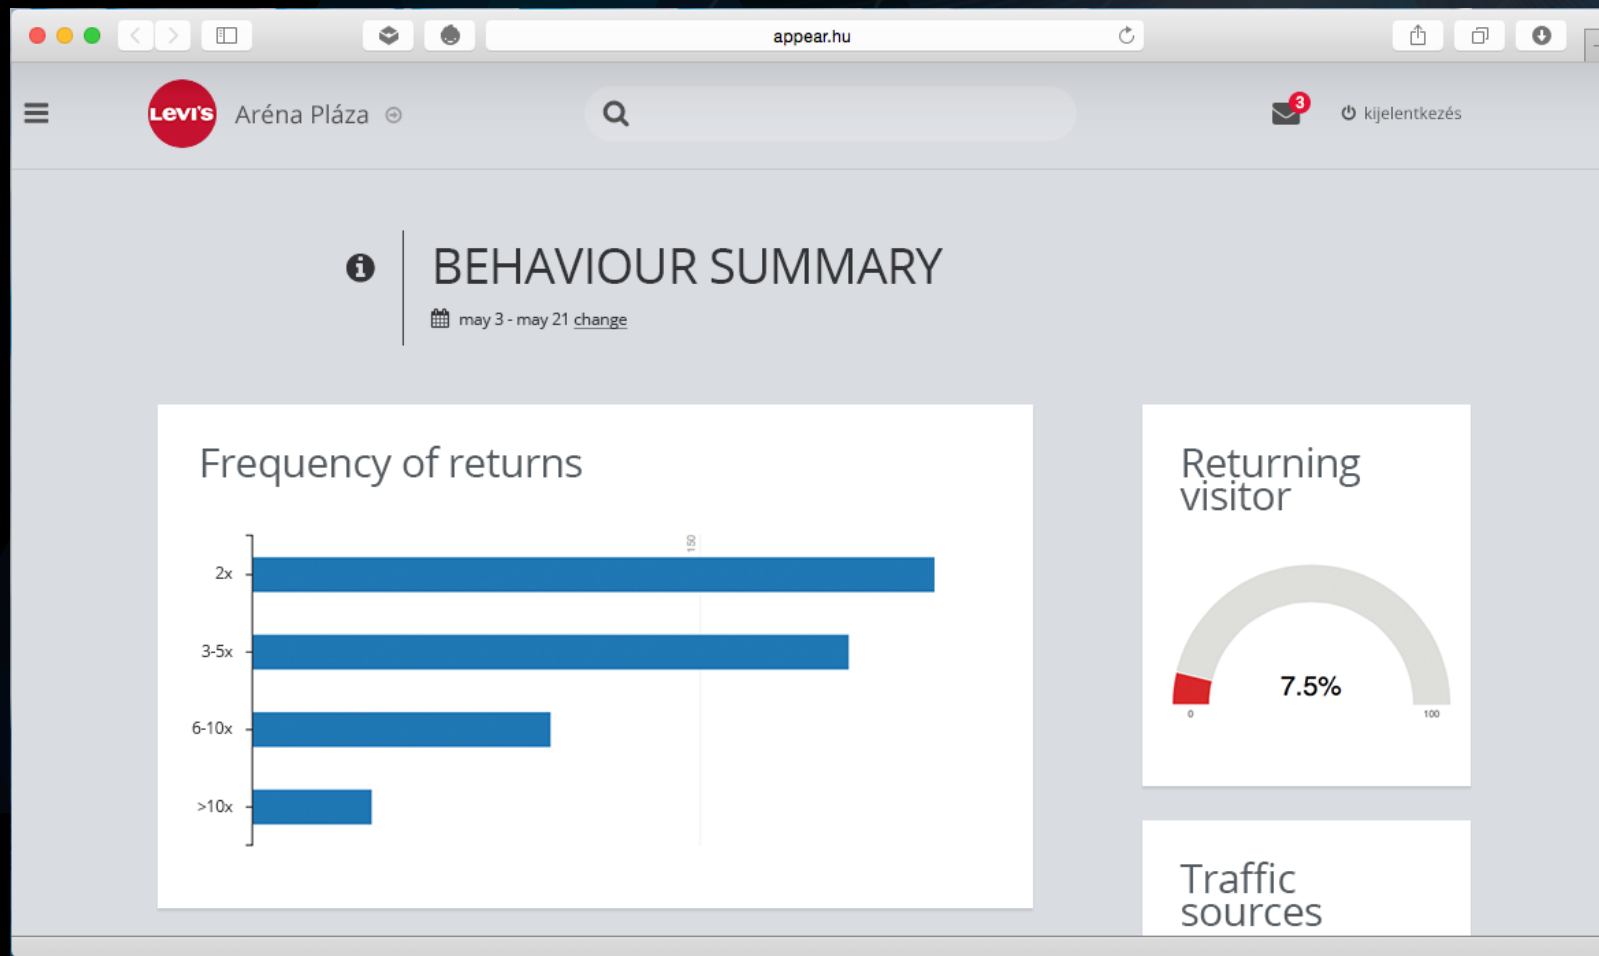

APPEAR DASHBOARD

Main Screen
Visitor Tracking
Visitor Export
Zone Statistics
Conversion
funnel
Behaviour
Behaviour -
open panel