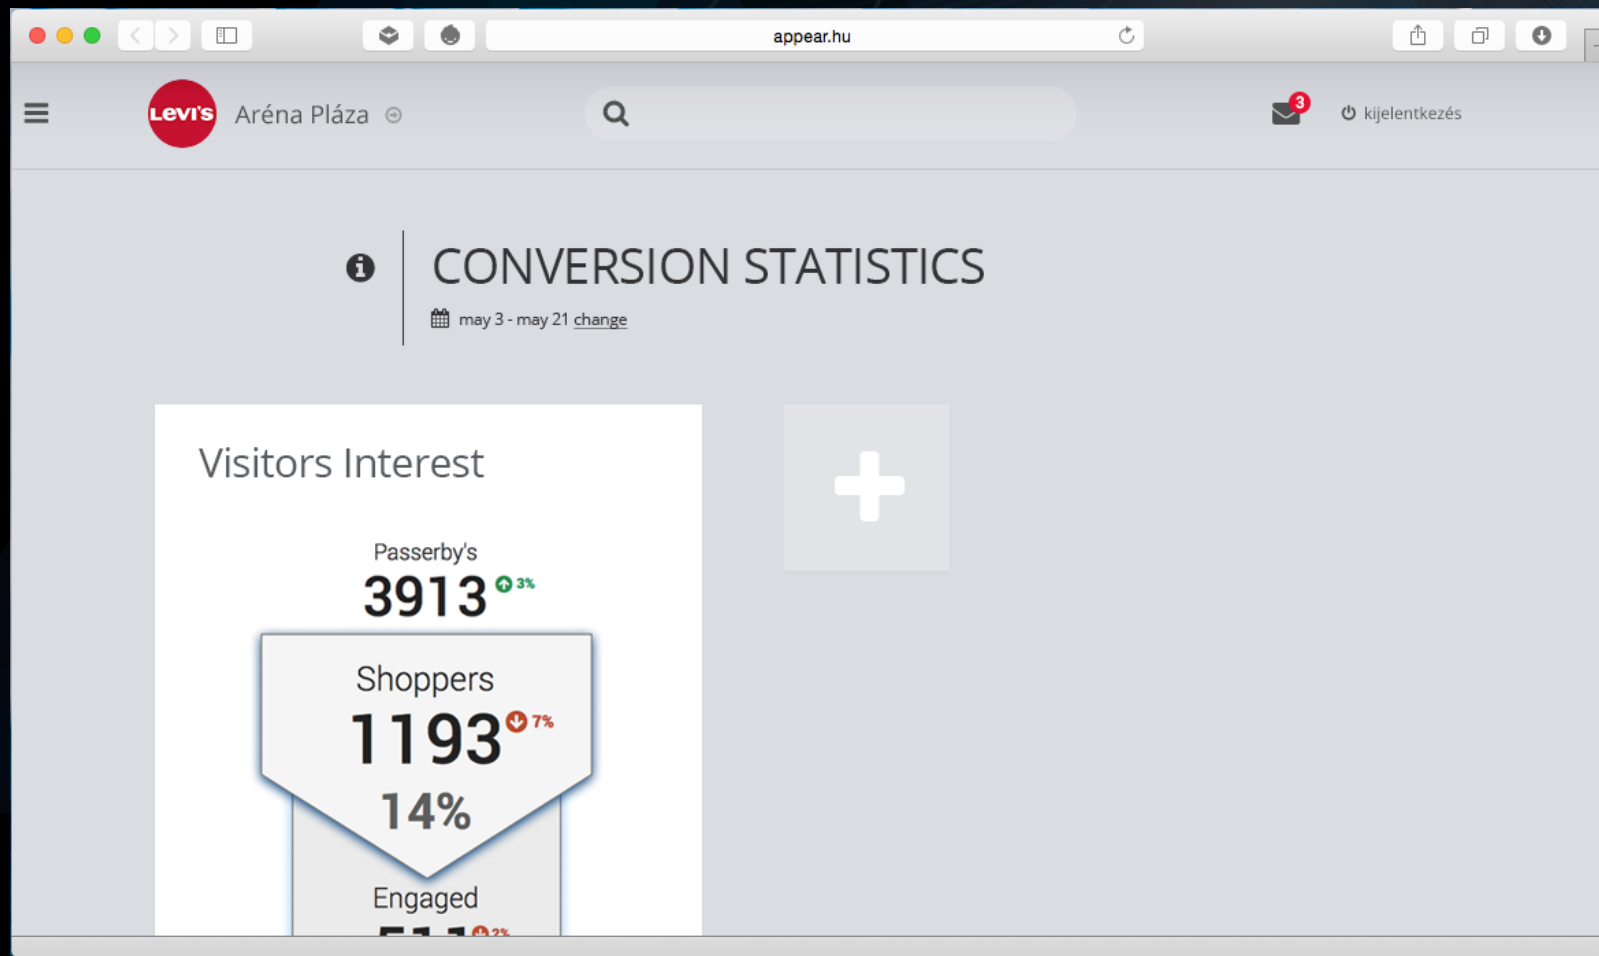

APPEAR DASHBOARD

Main Screen
Visitor Tracking
Visitor Export
Zone Statistics

Conversion
funnel

Behaviour

Behaviour -
open panel