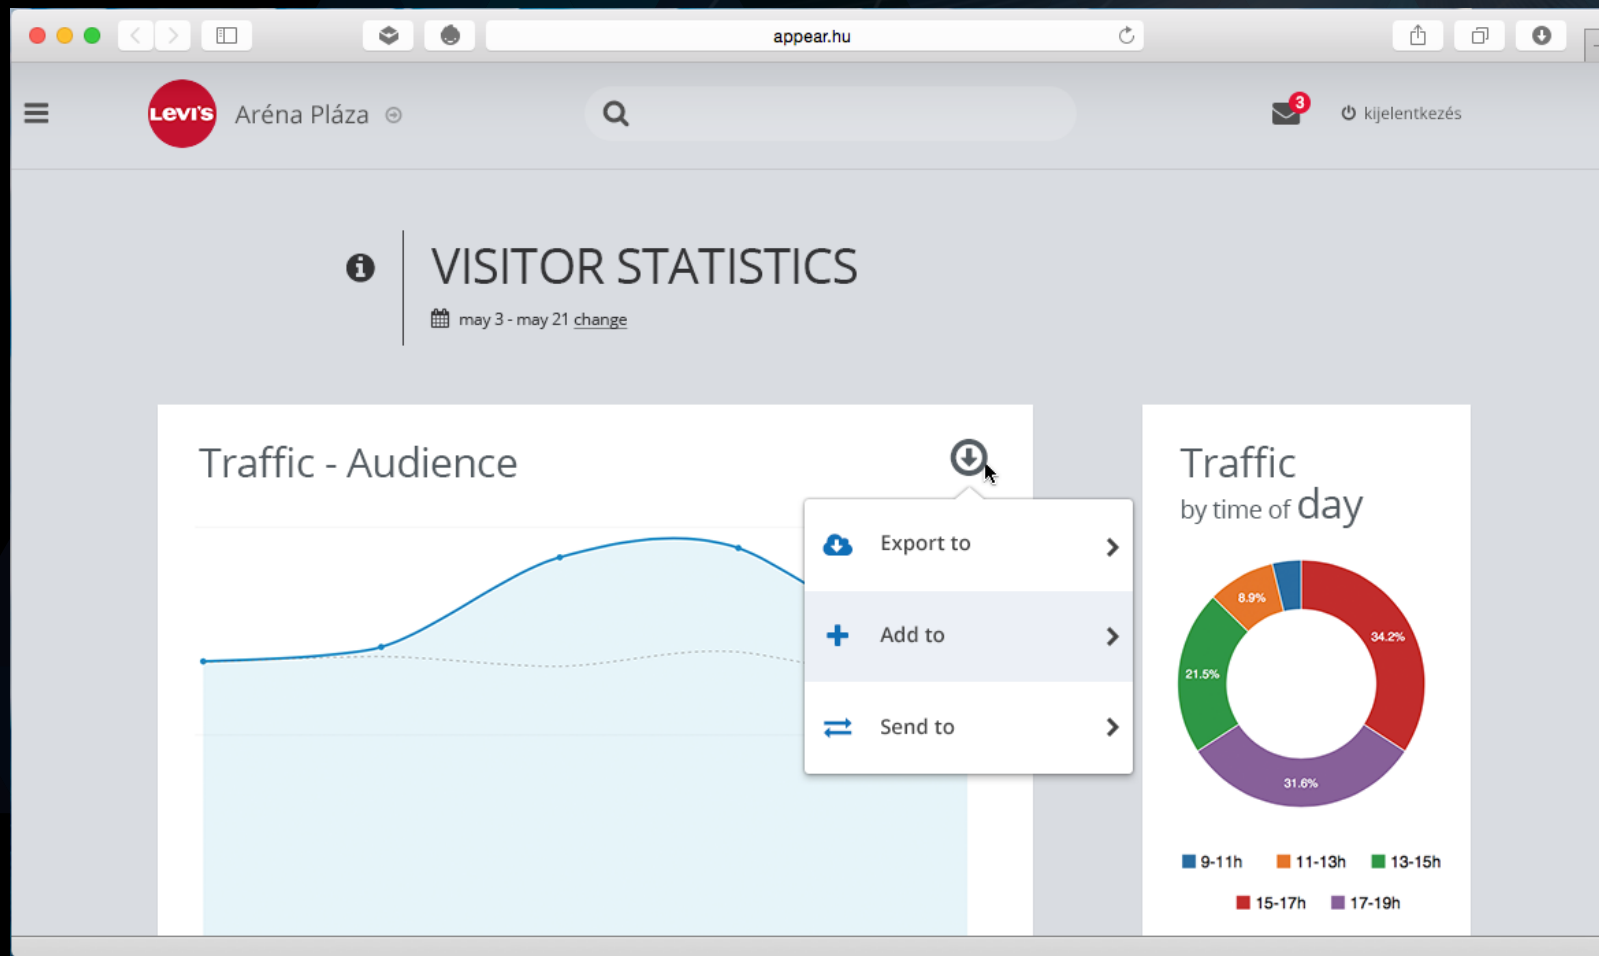

APPEAR DASHBOARD

Main Screen
Visitor Tracking
Visitor Export
Zone Statistics
Conversion funnel
Behaviour
Behaviour - open panel